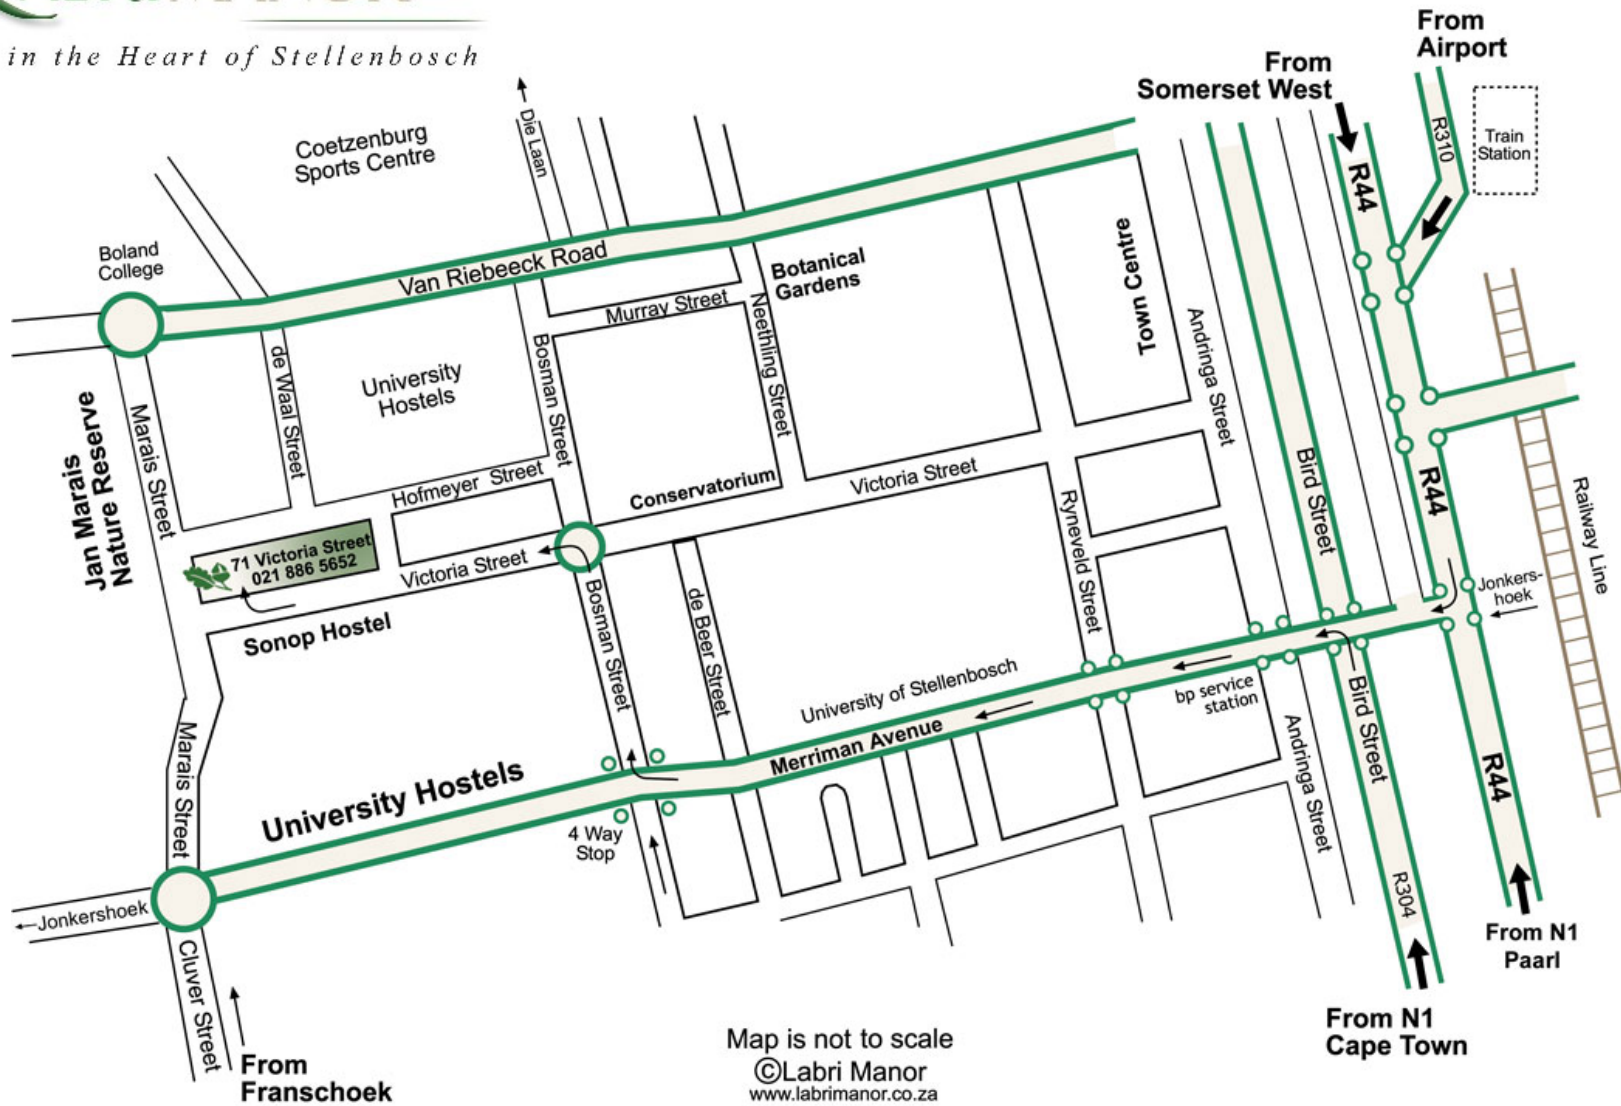

Tel: +27 (0)21 886 5652 / 886 6976
Physical Address: 71 Victoria Street, Stellenbosch, SA